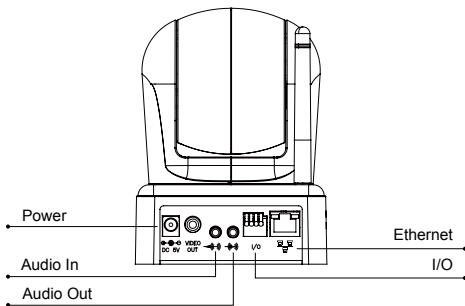

Main Features

- Remote Pan(270°)/Tilt(120°)/Zoom(12xopt)control
- IR Cut Filter (ICR)
- MPEG-4/MJPEG compression Format
- SD Card backup
- 2-way audio
- Support Cellphone/PDA/3GPP
- Dual Streaming
- SDK for Software Integration
- Wireless available
- Milestone Compatible

Interface

Unit: mm

Specifications

| Hardware | |
|------------------------------|---|
| CPU | ARM 9 ,32 bit RISC |
| RAM | 64MB |
| ROM | 8MB |
| Image sensor | 1/4" CCD |
| Sensitivity | 0.1 Lux @ F1.6 |
| Video Out | 1 (RCA type) |
| Audio in/ out | 1 in/ 1 out (3.5mm Phone Jack) |
| Alarm I/O | 1 in/ 1 out |
| Power Consumption | DC 5V, Lan: 1.7A; WLAN: 1.9A |
| Operating Temperature | -10°C~45°C |
| Dimensions | 105mm(W)x157mm(L)x105mm(H) |
| Weight | 550g |
| Electronic shutter | 1/50(1/60) ~ 1/1000000s |
| White balance mode | ATW , AWB , Indoor , Outdoor |
| Lens type | Auto focus zoom lens |
| Zoom ratio | 12X optical zoom |
| Focal length | f(wide)3.8 to f(tele)45.6mm |
| Maximum aperture | F(wide) = 1:1.6 , F(tele) = 1:2.7 |
| Angle View(H,V) | Wide : 52.8° , 39.7° Tele : 4.49° , 3.40° |
| Pan angle | 270° |
| Tilt angle | 120° |
| Other Function | BLC, Day/ Night with ICR |
| Network | |
| Ethernet | 10/ 100 Base-T |
| Wireless | 802.11b/g |
| WEP | 64/ 128 bit |
| Network Protocol | HTTP, TCP/ IP, UDP, SMTP, FTP, PPPoE, DHCP, DDNS, NTP, 3GPP, UPnP |