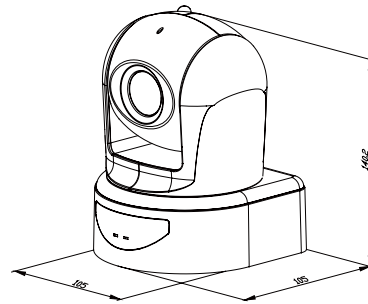

Main Features

- Remote Pan(270°)/Tilt(120°)/Zoom(12xopt)control
- IR Cut Filter (ICR)
- MPEG-4/MJPEG compression Format
- SD Card backup
- 2-way audio
- Support Cellphone/PDA/3GPP
- Dual Streaming
- SDK for Software Integration
- Wireless available
- Milestone Compatible

Interface

Unit: mm

Specifications

| Hardware | |
|------------------------------|---|
| CPU | ARM 9 ,32 bit RISC |
| RAM | 64MB |
| ROM | 8MB |
| Image sensor | 1/4" CCD |
| Sensitivity | 0.1 Lux @ F1.6 |
| Video Out | 1 (RCA type) |
| Audio in/ out | 1 in/ 1 out (3.5mm Phone Jack) |
| Alarm I/O | 1 in/ 1 out |
| Power Consumption | DC 5V, Lan: 1.7A; WLAN: 1.9A |
| Operating Temperature | -10°C~45°C |
| Dimensions | 105mm(W)x157mm(L)x105mm(H) |
| Weight | 550g |
| Electronic shutter | 1/50(1/60) ~ 1/1000000s |
| White balance mode | ATW , AWB , Indoor , Outdoor |
| Lens type | Auto focus zoom lens |
| Zoom ratio | 12X optical zoom |
| Focal length | f(wide)3.8 to f(tele)45.6mm |
| Maximum aperture | F(wide) = 1:1.6 , F(tele) = 1:2.7 |
| Angle View(H,V) | Wide : 52.8° , 39.7° Tele : 4.49° , 3.40° |
| Pan angle | 270° |
| Tilt angle | 120° |
| Other Function | BLC, Day/ Night with ICR |
| Network | |
| Ethernet | 10/ 100 Base-T |
| Wireless | 802.11b/g |
| WEP | 64/ 128 bit |
| Network Protocol | HTTP, TCP/ IP, UDP, SMTP, FTP, PPPoE, DHCP, DDNS, NTP, 3GPP, UPnP |